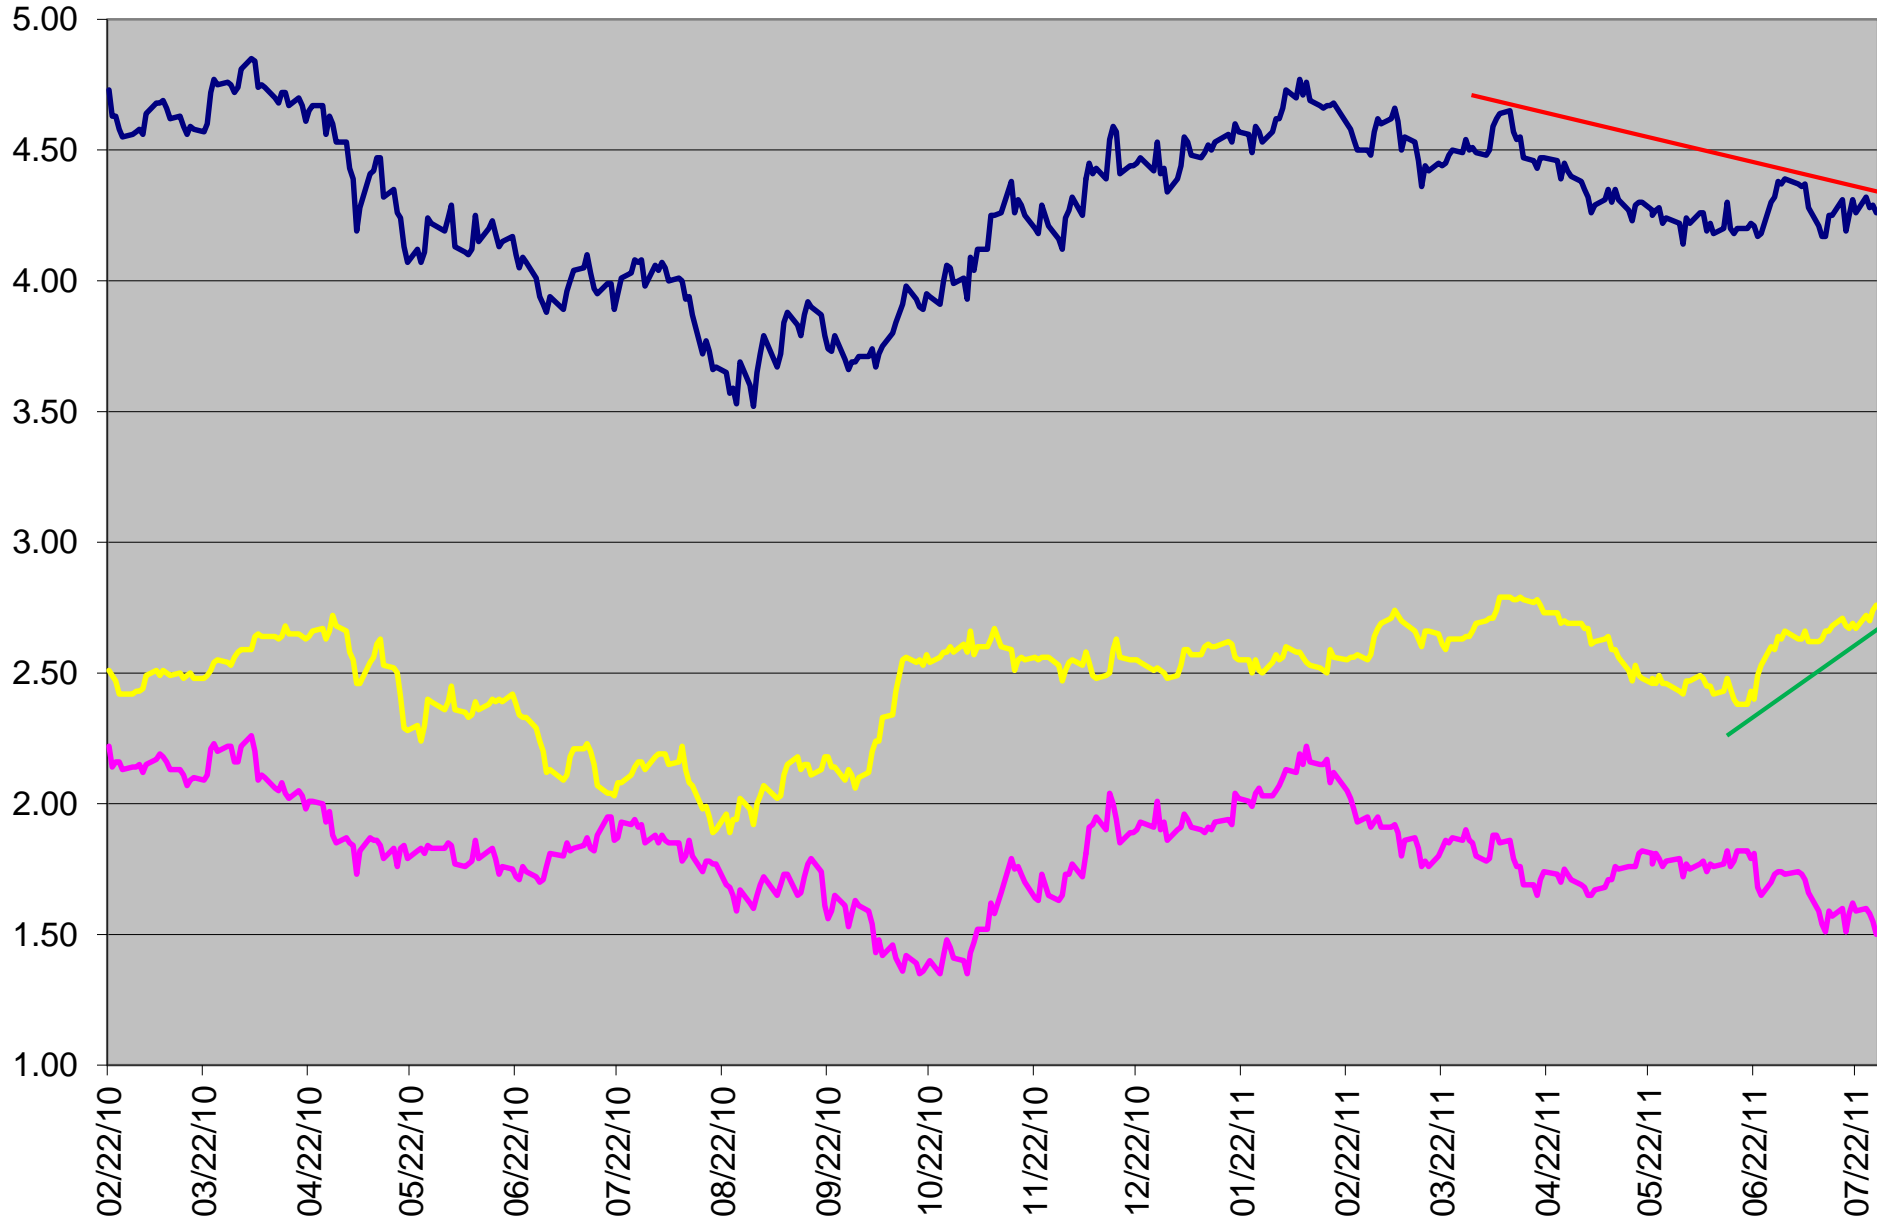

30-Year Treasury Interest Rates (Daily)

30 Year

30 Year TIP

Inflation Exp.